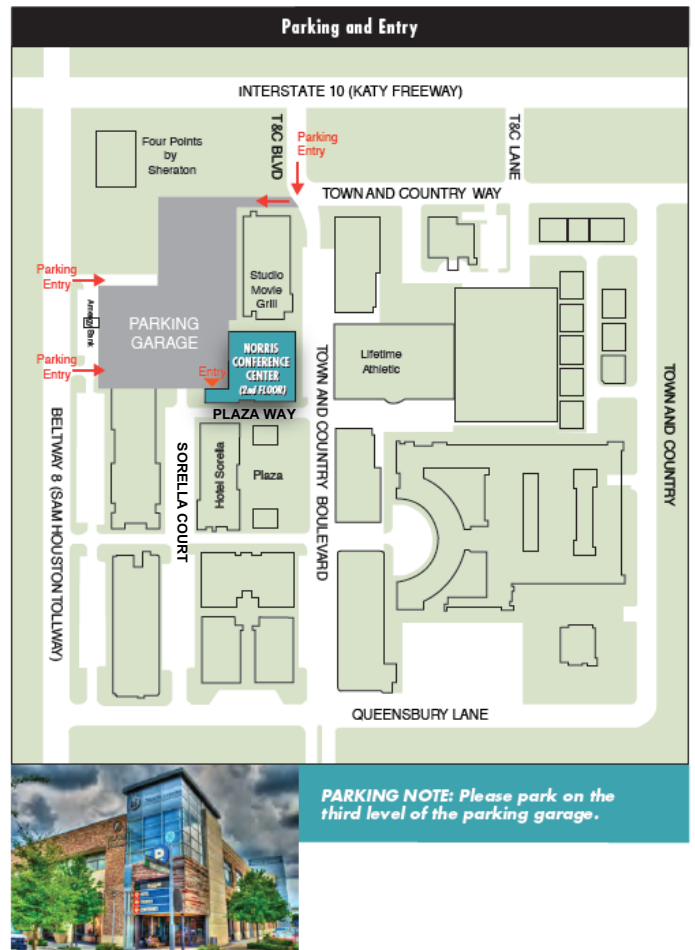

Houston CityCentre Map & Driving Directions

Norris Conference Centers - Houston/CityCentre

816 Town & Country Boulevard, Suite 210 • Houston, Texas 77024 • (713) 590-0950

The Houston / CityCentre facility is located at the corner of intersection of IH-10 West and Beltway 8. The location features plenty of complimentary parking. We encourage all event planners to either direct their participants to our website for directions, or download and e-mail our map directly from our website.

IMPORTANT NOTE – For your convenience, we encourage you to park in the garage that is attached to the Norris Centers location (paralleling Beltway 8). You will see signs with the Norris name and logo directing you to the correct floors to park. Please note that a number of parking spaces are reserved for other tenants of the complex and have “reserved” signs identifying these spaces. There is plenty of parking, so please avoid parking in these reserved spots.