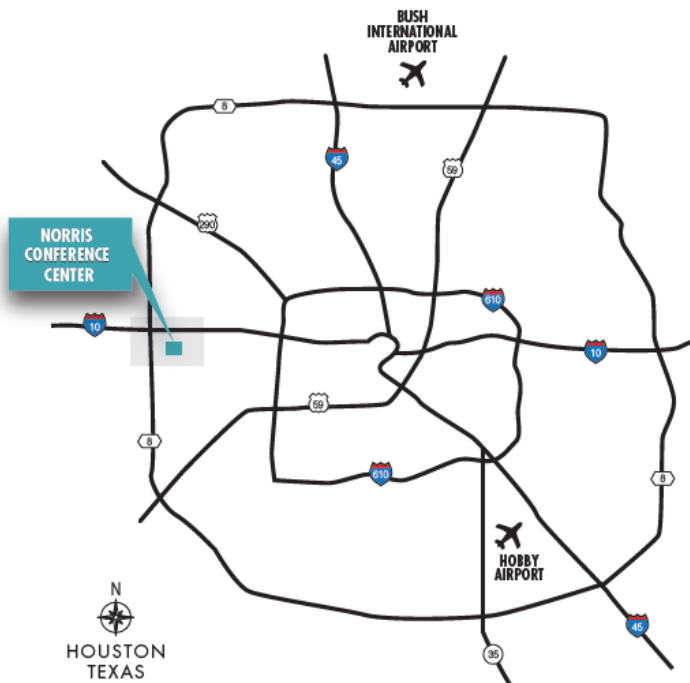

Houston CityCentre Map & Driving Directions

Norris Conference Centers - Houston/CityCentre

816 Town & Country Boulevard, Suite 210 • Houston, Texas 77024 • (713) 590-0950

The Houston / CityCentre facility is located at the corner of intersection of IH-10 West and Beltway 8. The location features plenty of complimentary parking. We encourage all event planners to either direct their participants to our website for directions, or download and e-mail our map directly from our website.

IMPORTANT NOTE – For your convenience, we encourage you to park in the garage that is attached to the Norris Centers location (paralleling Beltway 8). You will see signs with the Norris name and logo directing you to the correct floors to park. Please note that a number of parking spaces are reserved for other tenants of the complex and have “reserved” signs identifying these spaces. There is plenty of parking, so please avoid parking in these reserved spots.