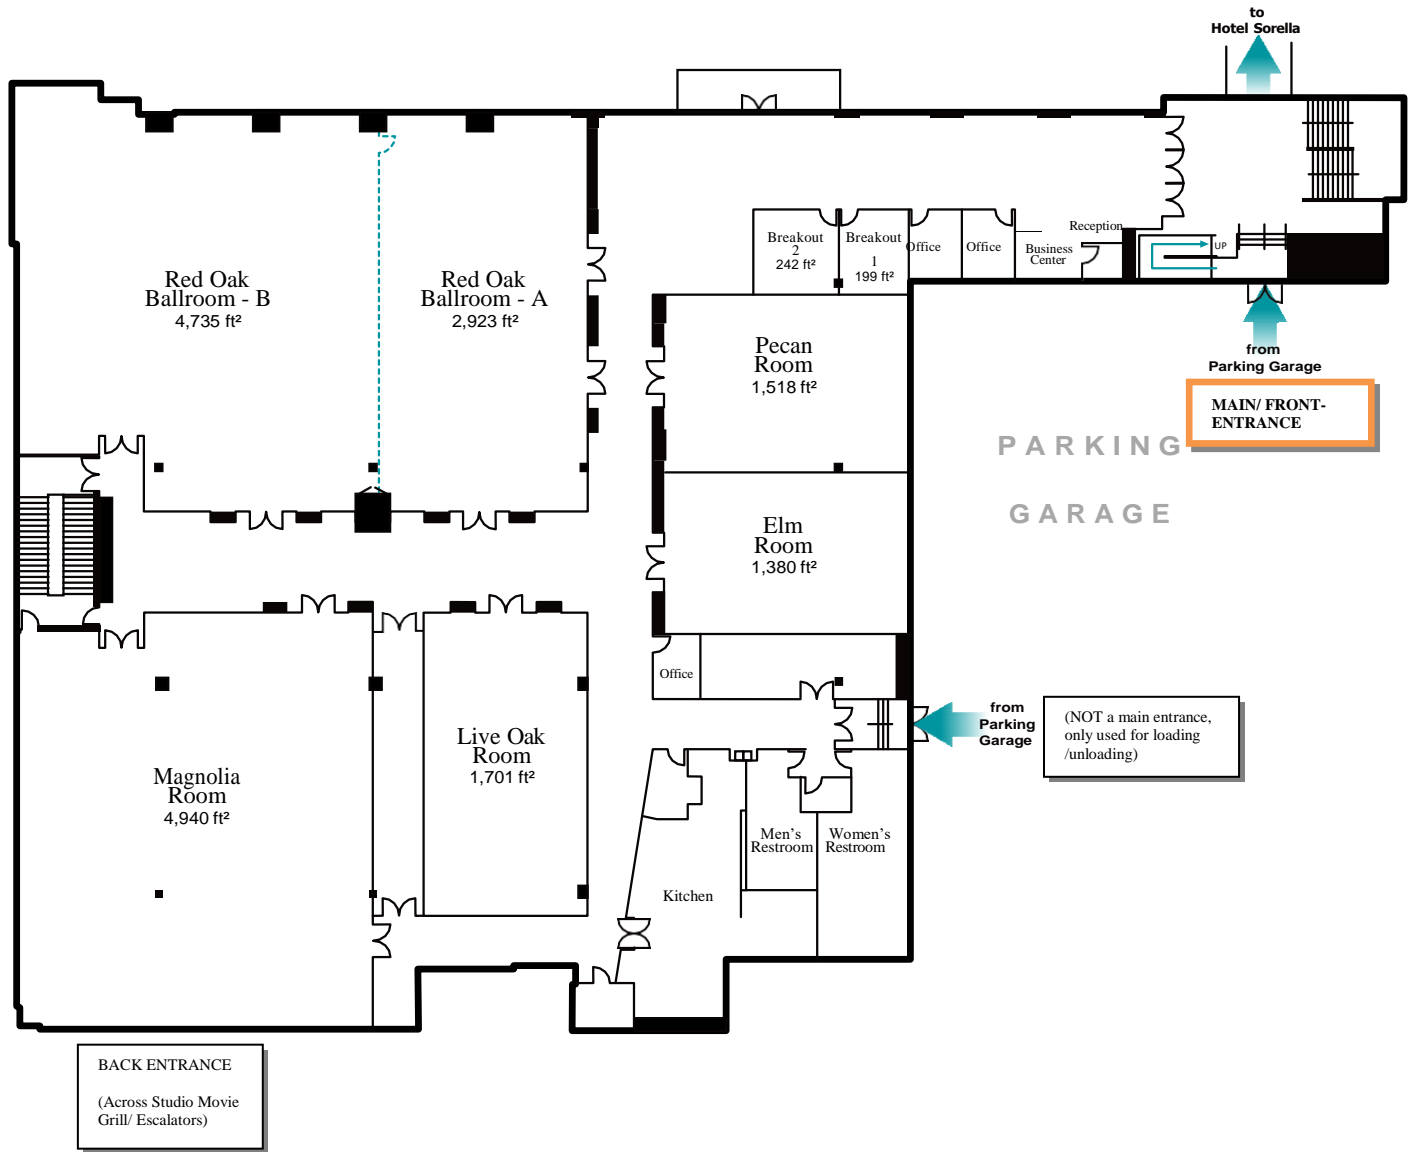

SPACE CONFIGURATION – Houston/CityCentre

Houston/CityCentre	Sq. Ft.	Room Dimensions	Theatre	Classroom	Rounds 60" 8 per	Rounds 72" 10 per	Semi circle 6 per	U-shape
Red Oak Ballroom - A-B	7,658	106 x 74	580	380	408	420	264	120
Red Oak Ballroom - A	2,923	40 x 74	210	140	144	160	108	60
Red Oak Ballroom - B	4,735	66 x 70	365	240	248	260	180	98
Pecan	1,518	46 x 33	100	72	72	60	50	28
Live Oak	1,701	30 x 56	128	80	96	90	72	36
Magnolia	4,940	76 x 65	380	240	224	240	192	102
Elm	1,380	46 x 30	88	60	64	50	48	24